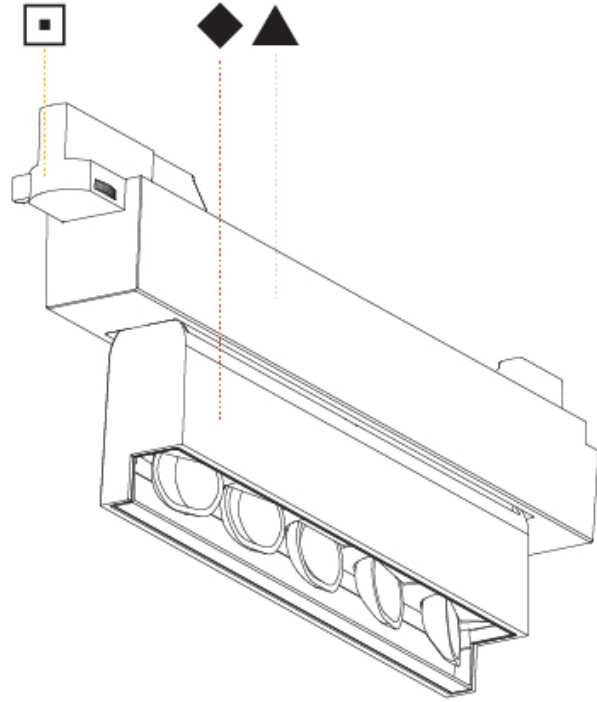

MAGIQ WALLWASH PLUS BLACK TRACK

A3T062-

PROJECT	_____
TYPE	_____
SPECIFIER	_____
QUANTITY	_____
DATE	_____

A